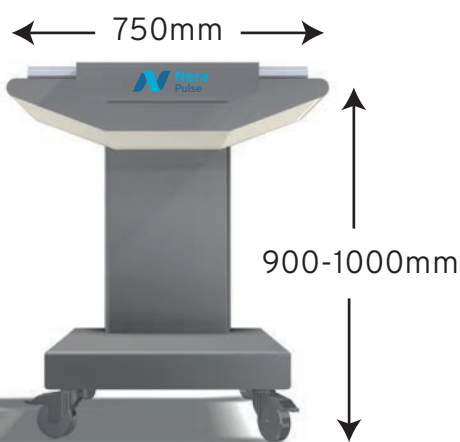

Vibration table NeraPulse

The freely adjustable and mobile vibration table NeraPulse is the ideal complement to your NeraOne depositor.

The plate vibration distributes the mass and carries any air pockets to the surface. With the help of the optional side vibration, even more complex figures or viscous masses can be vibrated out well.