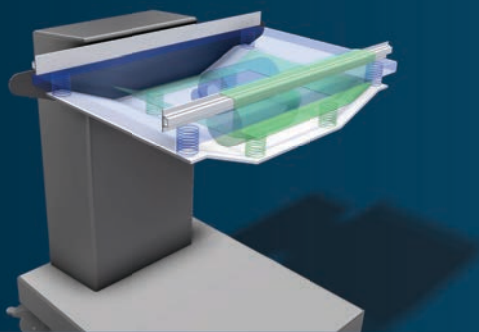

Vibration table NeraPulse

The freely adjustable and mobile vibration table NeraPulse is the ideal complement to your NeraOne depositor.

The plate vibration distributes the mass and carries any air pockets to the surface. With the help of the optional side vibration, even more complex figures or viscous masses can be vibrated out well.

Nera App

The settings of the NeraPulse can be adjusted and optimized via the NeraOne tablet and the Nera App.